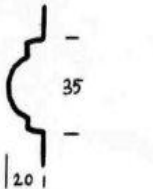

PRESSED TIN PANELS

PRESSED METAL FOR WALLS & CEILINGS

BORDERS

Under Border Large

Cover Strip Small

Cover Strip Large

Under Double Swage

Under Border Deep

Under Border Small Under

Under Over Border Large

Under Over Border Small

One Sided Border Small

Barbers Pole Small Under Over

Corner Key Stone – Flat Sheet size 702mm X 301mm fold to 90 deg

Wattle Border

Flexible Cover Strip

All Borders are 1800mm lengths Aluminium sheeting – All dimensions are a guide only refer to website www.pressedtinpanels.com for all details

Egg Border Under

www.pressedtinpanels.com

For our full range and product information please contact your local distributor: