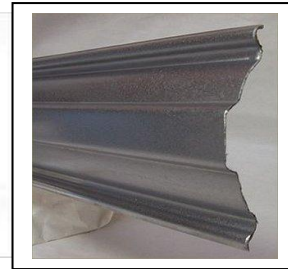

PRESSED TIN PANELS

PRESSED METAL FOR WALLS & CEILINGS

BORDERS

Under Border Large

Cover Strip Small

Cover Strip Large

Under Double Swage

Under Border Deep

Under Border Small Under

Under Over Border Large

Under Over Border Small

One Sided Border Small

Barbers Pole Small Under Over

Corner Key Stone – Flat Sheet size 702mm X 301mm fold to 90 deg

Wattle Border

Flexible Cover Strip

All Borders are 1800mm lengths Aluminium sheeting – All dimensions are a guide only refer to website www.pressedtinpanels.com for all details

Egg Border Under

www.pressedtinpanels.com

For our full range and product information please contact your local distributor: