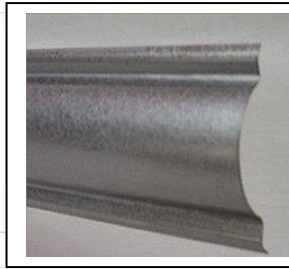

PRESSED TIN PANELS

PRESSED METAL FOR WALLS & CEILINGS

BORDERS

Under Border Large

Cover Strip Small

Cover Strip Large

Under Double Swage

Under Border Deep

Under Border Small Under

Under Over Border Large

Under Over Border Small

One Sided Border Small

Barbers Pole Small Under Over

Corner Key Stone – Flat Sheet size 702mm X 301mm fold to 90 deg

Wattle Border

Flexible Cover Strip

All Borders are 1800mm lengths Aluminium sheeting – All dimensions are a guide only refer to website www.pressedtinpanels.com for all details

Egg Border Under

www.pressedtinpanels.com

For our full range and product information please contact your local distributor: