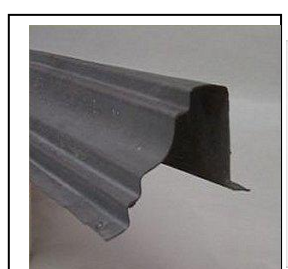

PRESSED TIN PANELS

PRESSED METAL FOR WALLS & CEILINGS

BORDERS

Under Border Large

Cover Strip Small

Cover Strip Large

Under Double Swage

Under Border Deep

Under Border Small Under

Under Over Border Large

Under Over Border Small

One Sided Border Small

Barbers Pole Small Under Over

Corner Key Stone – Flat Sheet size 702mm X 301mm fold to 90 deg

Wattle Border

Flexible Cover Strip

All Borders are 1800mm lengths Aluminium sheeting – All dimensions are a guide only refer to website www.pressedtinpanels.com for all details

Egg Border Under

www.pressedtinpanels.com

For our full range and product information please contact your local distributor: