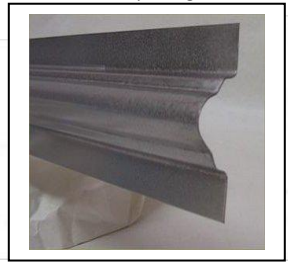

PRESSED TIN PANELS

PRESSED METAL FOR WALLS & CEILINGS

BORDERS

Under Border Large

Cover Strip Small

Cover Strip Large

Under Double Swage

Under Border Deep

Under Border Small Under

Under Over Border Large

Under Over Border Small

One Sided Border Small

Barbers Pole Small Under Over

Corner Key Stone – Flat Sheet size 702mm X 301mm fold to 90 deg

Wattle Border

Flexible Cover Strip

All Borders are 1800mm lengths Aluminium sheeting – All dimensions are a guide only refer to website www.pressedtinpanels.com for all details

Egg Border Under

www.pressedtinpanels.com

For our full range and product information please contact your local distributor: