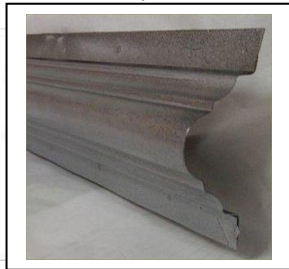

PRESSED TIN PANELS

PRESSED METAL FOR WALLS & CEILINGS

BORDERS

Under Border Large

Cover Strip Small

Cover Strip Large

Under Double Swage

Under Border Deep

Under Border Small Under

Under Over Border Large

Under Over Border Small

One Sided Border Small

Barbers Pole Small Under Over

Corner Key Stone – Flat Sheet size 702mm X 301mm fold to 90 deg

Wattle Border

Flexible Cover Strip

All Borders are 1800mm lengths Aluminium sheeting – All dimensions are a guide only refer to website www.pressedtinpanels.com for all details

Egg Border Under

www.pressedtinpanels.com

For our full range and product information please contact your local distributor: