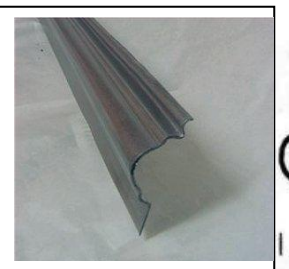

PRESSED TIN PANELS

PRESSED METAL FOR WALLS & CEILINGS

BORDERS

Under Border Large

Cover Strip Small

Cover Strip Large

Under Double Swage

Under Border Deep

Under Border Small Under

Under Over Border Large

Under Over Border Small

One Sided Border Small

Barbers Pole Small Under Over

Corner Key Stone – Flat Sheet size 702mm X 301mm fold to 90 deg

Wattle Border

Flexible Cover Strip

All Borders are 1800mm lengths Aluminium sheeting – All dimensions are a guide only refer to website www.pressedtinpanels.com for all details

Egg Border Under

www.pressedtinpanels.com

For our full range and product information please contact your local distributor: