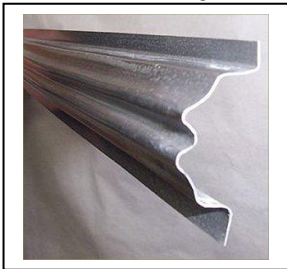

PRESSED TIN PANELS

PRESSED METAL FOR WALLS & CEILINGS

BORDERS

Under Border Large

Cover Strip Small

Cover Strip Large

Under Double Swage

Under Border Deep

Under Border Small Under

Under Over Border Large

Under Over Border Small

One Sided Border Small

Barbers Pole Small Under Over

Corner Key Stone – Flat Sheet size 702mm X 301mm fold to 90 deg

Wattle Border

Flexible Cover Strip

All Borders are 1800mm lengths Aluminium sheeting – All dimensions are a guide only refer to website www.pressedtinpanels.com for all details

Egg Border Under

www.pressedtinpanels.com

For our full range and product information please contact your local distributor: