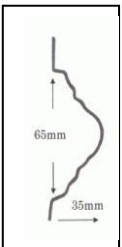

Under Border Small Under

Under Over Border Large

Under Over Border Small

One Sided Border Small

Barbers Pole Small Under Over

Corner Key Stone – Flat Sheet size 702mm X 301mm fold to 90 deg

Wattle Border

Flexible Cover Strip

All Borders are 1800mm lengths Aluminium sheeting – All dimensions are a guide only refer to website www.pressedtinpanels.com for all details

Egg Border Under

www.pressedtinpanels.com

For our full range and product information please contact your local distributor: