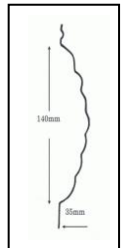

Under Border Small Under

Under Over Border Large

Under Over Border Small

One Sided Border Small

Barbers Pole Small Under Over

Corner Key Stone – Flat Sheet size 702mm X 301mm fold to 90 deg

Wattle Border

Flexible Cover Strip

All Borders are 1800mm lengths Aluminium sheeting – All dimensions are a guide only refer to website www.pressedtinpanels.com for all details

Egg Border Under

www.pressedtinpanels.com

For our full range and product information please contact your local distributor: