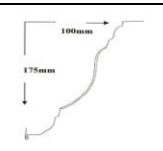

Egg & Dart Supreme

Grate

Bondi

Ella - May

Small Grate

Peacock

Large Plain Cornice

All Cornices are produced in Aluminium Sheeting 1800mm long. Cornice Mounting Strips are supplied with all appropriate Cornices.