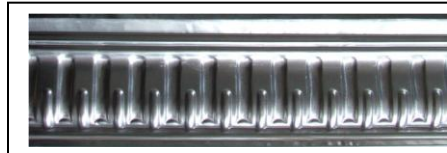

PRESSED TIN PANELS

PRESSED METAL FOR WALLS & CEILINGS

CORNICES

Egg & Dart

Egg & Grape

Small Plain

Carnival

Piano

Egg & Dart Supreme

Grate

Bondi

Ella - May

Small Grate

Peacock

Large Plain Cornice

All Cornices are produced in Aluminium Sheeting 1800mm long. Cornice Mounting Strips are supplied with all appropriate Cornices.