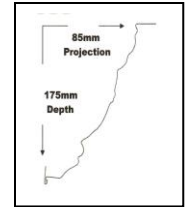

Small Plain