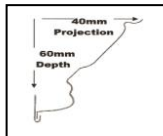

Egg & Dart Supreme

Grate

Bondi

Ella - May

Small Grate

Peacock

Large Plain Cornice

All Cornices are produced in Aluminium Sheeting 1800mm long. Cornice Mounting Strips are supplied with all appropriate Cornices.