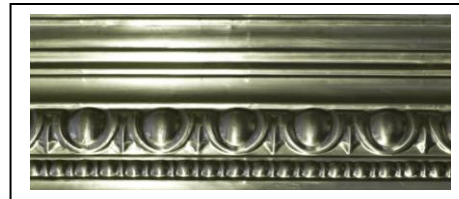

PRESSED TIN PANELS

PRESSED METAL FOR WALLS & CEILINGS

CORNICES

Egg & Dart

Egg & Grape

Small Plain

Carnival

Piano

Egg & Dart Supreme

Grate

Bondi

Ella - May

Small Grate

Peacock

Large Plain Cornice

All Cornices are produced in Aluminium Sheeting 1800mm long. Cornice Mounting Strips are supplied with all appropriate Cornices.