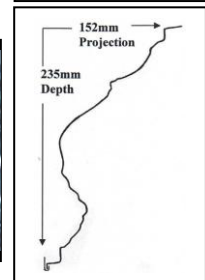

Egg & Dart Supreme

Grate

Bondi

Ella - May

Small Grate

Peacock

Large Plain Cornice

All Cornices are produced in Aluminium Sheeting 1800mm long. Cornice Mounting Strips are supplied with all appropriate Cornices.