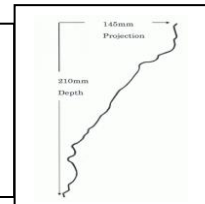

Egg & Dart Supreme

Grate

Bondi

Ella - May

Small Grate

Peacock

Large Plain Cornice

All Cornices are produced in Aluminium Sheeting 1800mm long. Cornice Mounting Strips are supplied with all appropriate Cornices.