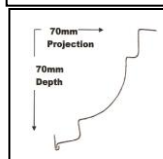

Egg & Dart Supreme

Grate

Bondi

Ella - May

Small Grate

Peacock

Large Plain Cornice

All Cornices are produced in Aluminium Sheeting 1800mm long. Cornice Mounting Strips are supplied with all appropriate Cornices.