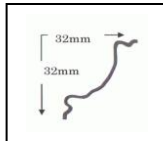

PRESSED TIN PANELS

PRESSED METAL FOR WALLS & CEILINGS

CORNICES

Egg & Grape

Carnival

All Cornices are produced in Aluminium Sheeting 1800mm long. Cornice Mounting Strips are supplied with all appropriate Cornices.

Our complete range can be found by looking on our web site *Small Grate & Small Plain Cornices are Over Cornices, meaning that they need to be battened and go over the ceiling panels. ©pressedtinpanels.com

www.pressedtinpanels.com

For our full range and product information please contact your local distributor: