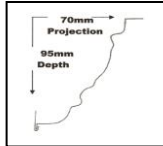

Egg & Grape