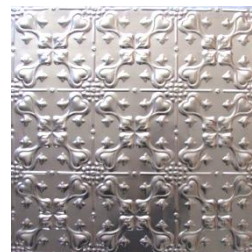

Evans 600 x 1800
900 x 1800

Lizards 600 x 1800
900 x 1800

Spades 600 x 1800
900 x 1800

Melbourne 600 x 1800
900 x 1800

Ophir 600 x 1800

Mudgee 600 x 1800
900 x 1800

Lachlan Hearts 600 x 1800
900 x 1800

Savannah 600 x 1800
900 x 1800

Forbes 600 x 600

Iris 600 x 600

Flannel Flower 600 x 1800

Charlton 600 x 1800

Vines 600 x 1800

Alexandria 600 x 1800

Wall and ceiling panels can be used in a many number of ways. Heritage ceiling restorations, ceilings in new homes, feature walls etc. 600 x 1800 panels are ideal for kitchen and bathroom splashbacks, while the 900 x 1800 panels are great for showers.

All images shown are approximately 600 x 600 sections.

We recommend that all panels are painted as surface scratches may be present.