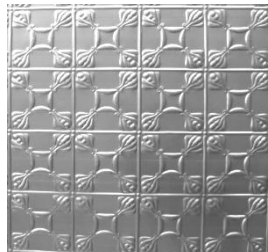

Evans 600 x 1800
900 x 1800

Lizards 600 x 1800
900 x 1800

Spades 600 x 1800
900 x 1800

Melbourne 600 x 1800
900 x 1800

Ophir 600 x 1800

Mudgee 600 x 1800
900 x 1800

Lachlan Hearts 600 x 1800
900 x 1800

Savannah 600 x 1800
900 x 1800

Forbes 600 x 600

Iris 600 x 600

Flannel Flower 600 x 1800

Charlton 600 x 1800

Vines 600 x 1800

Alexandria 600 x 1800

Wall and ceiling panels can be used in a many number of ways. Heritage ceiling restorations, ceilings in new homes, feature walls etc. 600 x 1800 panels are ideal for kitchen and bathroom splashbacks, while the 900 x 1800 panels are great for showers.

All images shown are approximately 600 x 600 sections.

We recommend that all panels are painted as surface scratches may be present.